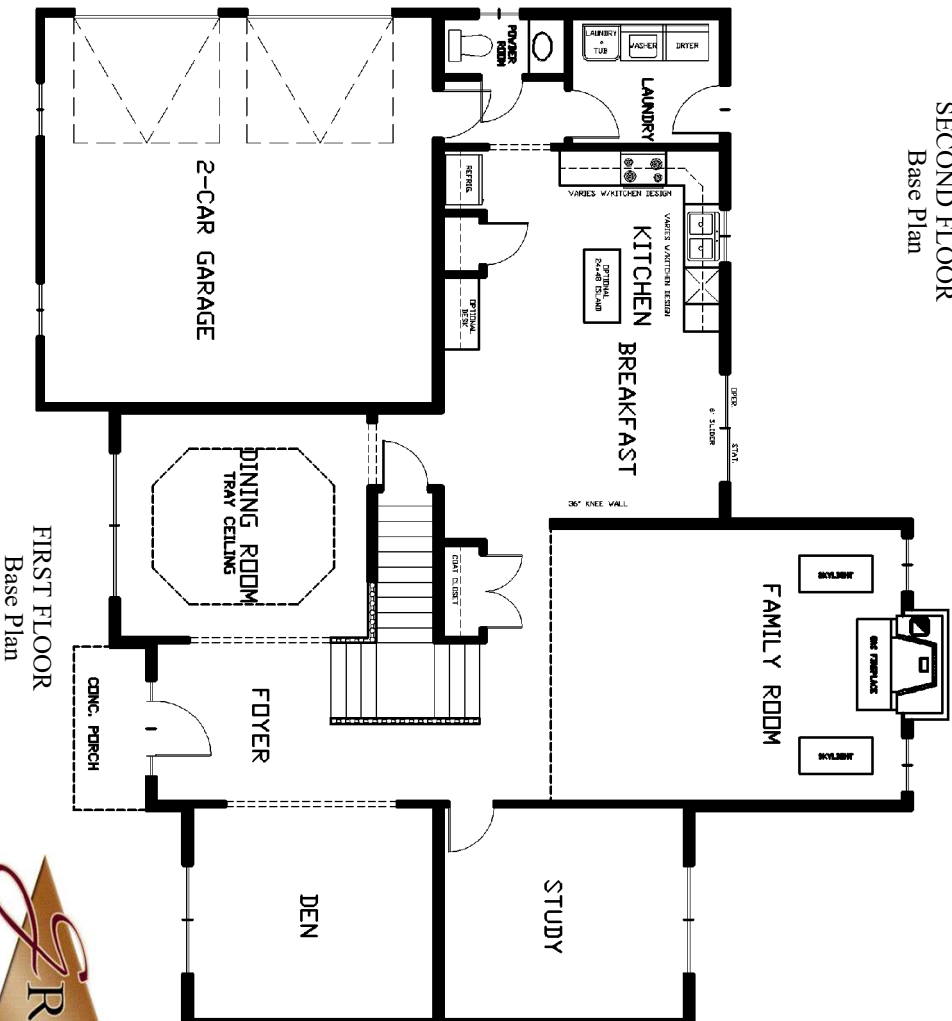

The Arlington

*G*GRANDE

Construction

The Arlington

Elevations & landscaping are artist conceptions

Construction
610-678-9925