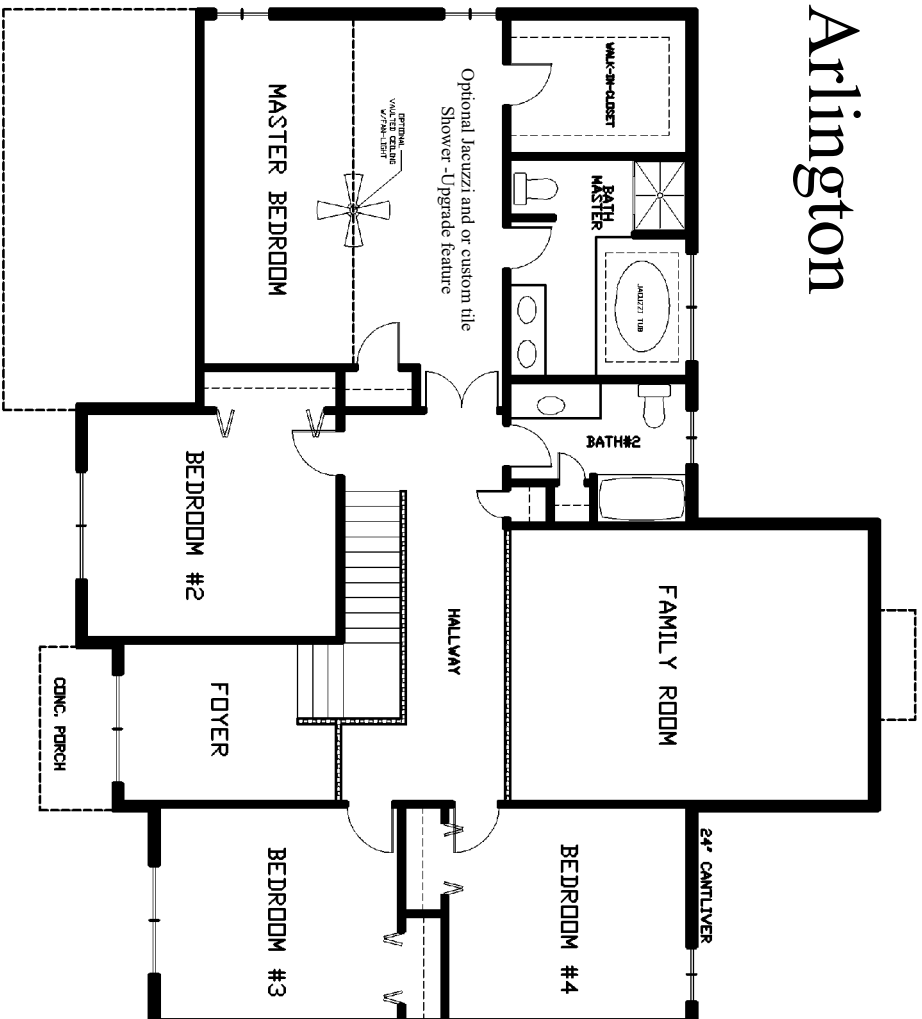

The Arlington

*G*GRANDE

Construction

The Arlington

Elevations & landscaping are artist conceptions

Construction
610-678-9925